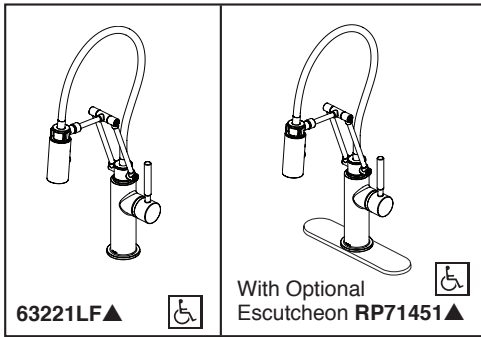

BRIZO®

KITCHEN FAUCETS

- Solna® Collection
- Single Handle Articulating Deck Mount

63221LF▲

With Optional
Escutcheon RP71451▲

Submitted Model No.: _____

Specific Features: _____

FEATURES:

- MagneDock® Magnetic Docking

STANDARD SPECIFICATIONS:

- Maximum 1.8 gpm @ 60 psi, 6.8 L/min @ 414 kPa
- One or three hole mount (escutcheon optional)
- Diamond coated ceramic cartridge
- 3/8" O.D. straight, staggered pex supply lines
- Arm rotates 360°
- Two-function wand: aerated stream or spray
- Dual integral check valves in sprayer
- Quick Snap® connect hoses
- 23" (584 mm) above-deck exposed hose

Note: Exterior arm screws are decorative and will NOT need to be tightened during the lifetime of the faucet. Turning or removing screws may hinder arm functionality and will void the faucet warranty.