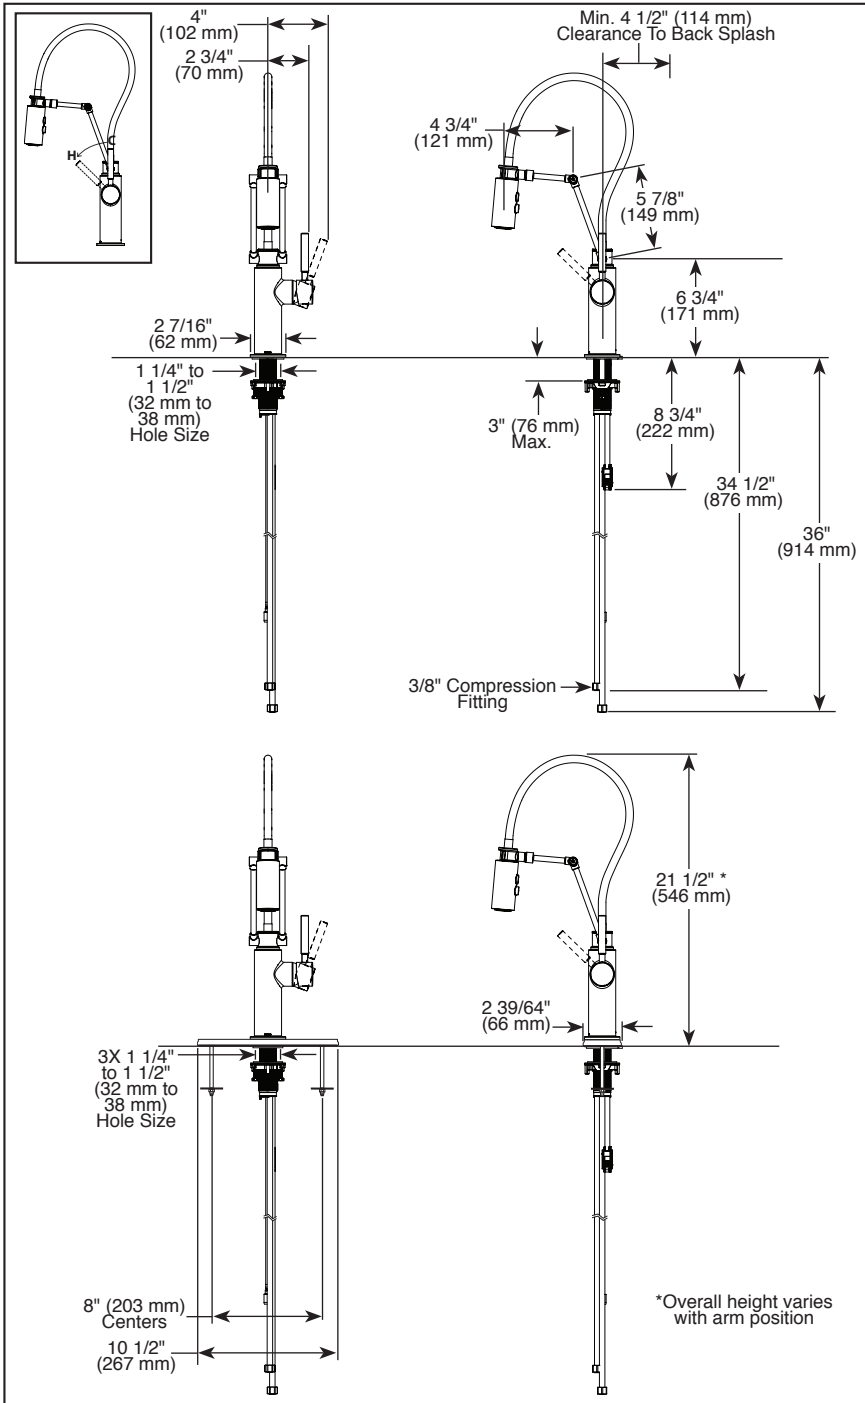

BRIZO®

KITCHEN FAUCETS

- Solna® Collection
- Single Handle Articulating Deck Mount

63221LF▲

With Optional
Escutcheon RP71451▲

Submitted Model No.: _____

Specific Features: _____

FEATURES:

- MagneDock® Magnetic Docking

STANDARD SPECIFICATIONS:

- Maximum 1.8 gpm @ 60 psi, 6.8 L/min @ 414 kPa
- One or three hole mount (escutcheon optional)
- Diamond coated ceramic cartridge
- 3/8" O.D. straight, staggered pex supply lines
- Arm rotates 360°
- Two-function wand: aerated stream or spray
- Dual integral check valves in sprayer
- Quick Snap® connect hoses
- 23" (584 mm) above-deck exposed hose

Note: Exterior arm screws are decorative and will NOT need to be tightened during the lifetime of the faucet. Turning or removing screws may hinder arm functionality and will void the faucet warranty.